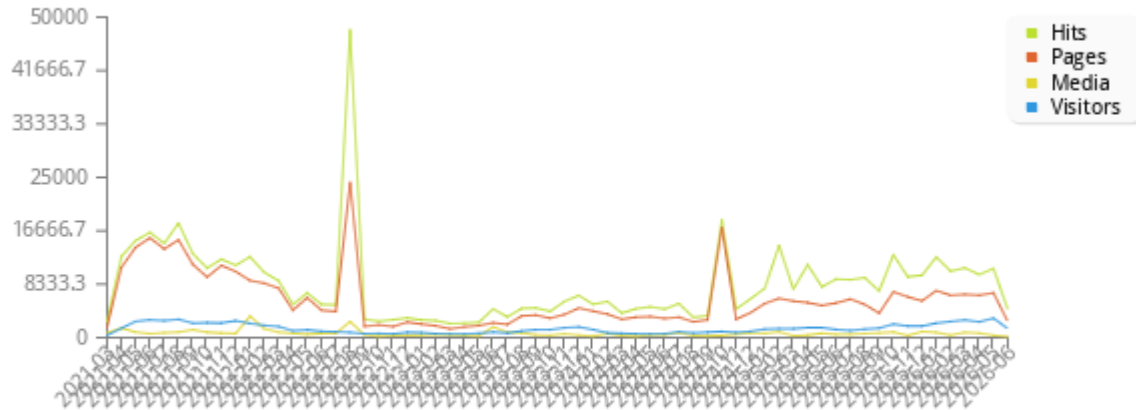

Stats

Access Summary

Access Summary by Month

Daily Accesses

Daily Access Statistics for 2026-06

Hourly Accesses

Hourly Access Statistics for 2026-06

Top URLs

Top Pages in 2026-06		
#	Name	Hits
1	user/lustywizy	705 28.25%
2	start	200 8.01%
3	public/misc/redditorgascounter	166 6.65%
4	public/stories/ai_dungeon/a_slime_collecting_balls	131 5.25%
5	wiki/dokuwiki	90 3.61%
6	public/stories/spermwitch/the_last_spermwitch/chapter1_a_new_spermwitch/part3	79 3.17%
7	public/stories/spermwitch/the_last_spermwitch/chapter1_a_new_spermwitch/part2	70 2.80%
8	public/sex_games	70 2.80%
9	public/stats	69 2.76%
10	wiki/welcome	62 2.48%
11	public/stories/ai_dungeon/a_slime_engulfing_people	58 2.32%
12	public/stories/spermwitch/the_last_spermwitch/chapter1_a_new_spermwitch/part1	54 2.16%
13	user/start	53 2.12%
14	public/start	43 1.72%
15	public/how_member	43 1.72%
16	public/stories/ai_dungeon/a_submissive_slime	42 1.68%
17	wiki/syntax	42 1.68%
18	public/stories/start	38 1.52%
19	public/stories/spermwitch/the_last_spermwitch/start	38 1.52%
20	public/stories/spermwitch/start	38 1.52%
21	public/stories/ai_dungeon/the_divine_oryg	36 1.44%
22	public/stories/penpals/start	36 1.44%
23	public/stories/real_stories/newpew_threesome	34 1.36%
24	public/misc/nsfw_ask_unusual	34 1.36%
25	public/stories/spermwitch/the_last_spermwitch/chapter1_a_new_spermwitch/start	33 1.32%
26	public/stories/real_stories/four_hours_under_his_orders	33 1.32%
27	public/stories/real_stories/start	33 1.32%
28	public/stories/penpals/shorties/villa/start	32 1.28%