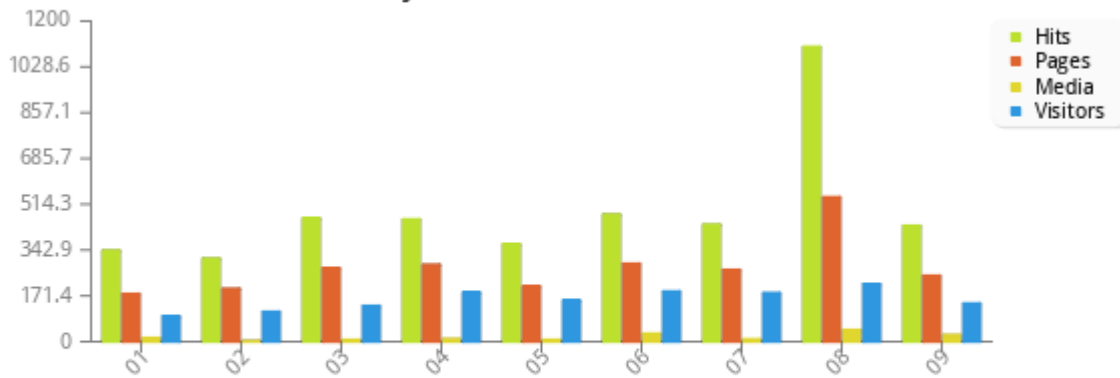

Stats

Access Summary

Access Summary by Month

Daily Accesses

Daily Access Statistics for 2026-06

Hourly Accesses

Hourly Access Statistics for 2026-06

Top URLs

Top Pages in 2026-06		
#	Name	Hits
1	user/lustywizy	705 28.25%
2	start	200 8.01%
3	public/misc/redditorgascounter	166 6.65%
4	public/stories/ai_dungeon/a_slime_collecting_balls	131 5.25%
5	wiki/dokuwiki	90 3.61%
6	public/stories/spermwitch/the_last_spermwitch/chapter1_a_new_spermwitch/part3	79 3.17%
7	public/stories/spermwitch/the_last_spermwitch/chapter1_a_new_spermwitch/part2	70 2.80%
8	public/sex_games	70 2.80%
9	public/stats	69 2.76%
10	wiki/welcome	62 2.48%
11	public/stories/ai_dungeon/a_slime_engulfing_people	58 2.32%
12	public/stories/spermwitch/the_last_spermwitch/chapter1_a_new_spermwitch/part1	54 2.16%
13	user/start	53 2.12%
14	public/start	43 1.72%
15	public/how_member	43 1.72%
16	public/stories/ai_dungeon/a_submissive_slime	42 1.68%
17	wiki/syntax	42 1.68%
18	public/stories/start	38 1.52%
19	public/stories/spermwitch/the_last_spermwitch/start	38 1.52%
20	public/stories/spermwitch/start	38 1.52%
21	public/stories/ai_dungeon/the_divine_oryg	36 1.44%
22	public/stories/penpals/start	36 1.44%
23	public/stories/real_stories/newpew_threesome	34 1.36%
24	public/misc/nsfw_ask_unusual	34 1.36%
25	public/stories/spermwitch/the_last_spermwitch/chapter1_a_new_spermwitch/start	33 1.32%
26	public/stories/real_stories/four_hours_under_his_orders	33 1.32%
27	public/stories/real_stories/start	33 1.32%
28	public/stories/penpals/shorties/villa/start	32 1.28%