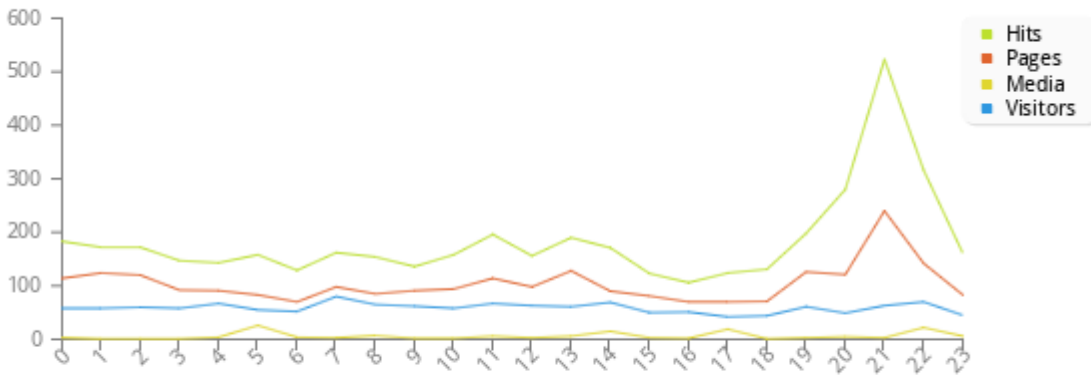

Stats

Access Summary

Access Summary by Month

Daily Accesses

Daily Access Statistics for 2026-06

Hourly Accesses

Hourly Access Statistics for 2026-06

Top URLs

Top Pages in 2026-06		
#	Name	Hits
1	user/lustywizy	705 28.25%
2	start	200 8.01%
3	public/misc/redditorgascounter	166 6.65%
4	public/stories/ai_dungeon/a_slime_collecting_balls	131 5.25%
5	wiki/dokuwiki	90 3.61%
6	public/stories/spermwitch/the_last_spermwitch/chapter1_a_new_spermwitch/part3	79 3.17%
7	public/stories/spermwitch/the_last_spermwitch/chapter1_a_new_spermwitch/part2	70 2.80%
8	public/sex_games	70 2.80%
9	public/stats	69 2.76%
10	wiki/welcome	62 2.48%
11	public/stories/ai_dungeon/a_slime_engulfing_people	58 2.32%
12	public/stories/spermwitch/the_last_spermwitch/chapter1_a_new_spermwitch/part1	54 2.16%
13	user/start	53 2.12%
14	public/start	43 1.72%
15	public/how_member	43 1.72%
16	public/stories/ai_dungeon/a_submissive_slime	42 1.68%
17	wiki/syntax	42 1.68%
18	public/stories/start	38 1.52%
19	public/stories/spermwitch/the_last_spermwitch/start	38 1.52%
20	public/stories/spermwitch/start	38 1.52%
21	public/stories/ai_dungeon/the_divine_oryg	36 1.44%
22	public/stories/penpals/start	36 1.44%
23	public/stories/real_stories/newpew_threesome	34 1.36%
24	public/misc/nsfw_ask_unusual	34 1.36%
25	public/stories/spermwitch/the_last_spermwitch/chapter1_a_new_spermwitch/start	33 1.32%
26	public/stories/real_stories/four_hours_under_his_orders	33 1.32%
27	public/stories/real_stories/start	33 1.32%
28	public/stories/penpals/shorties/villa/start	32 1.28%