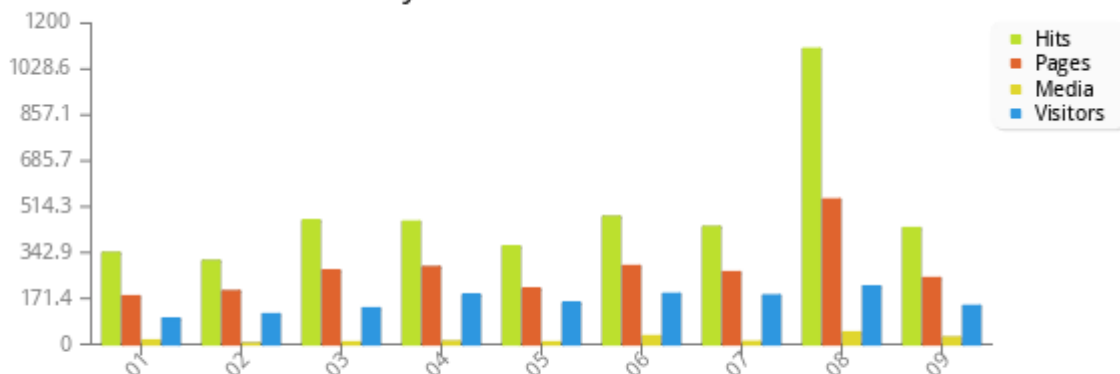

Month Overview

Monthly Statistics for 2026-06		
Total hits	2644	
Total files	148	
Total pages	2496	
Total visitors	1323	
Total bytes	9.6 MB	
	avg	max
Hits per hour	182.875	523
Hits per day	487.666666666667	1104
Files per day	16.4444444444444	44
Pages per day	277.333333333333	541
Bytes per day	1.7 MB	3.7 MB
Hits by Status Code		
Status 200 - OK	2644	
Status 404 - Not Found	1742	
Status 400 - Bad Request	3	

Daily Accesses

Daily Access Statistics for 2026-06										
Day	Hits		Media		Pages		Visitors		Traffic	
01	341	7.77%	14	9.46%	179	7.17%	95	6.75%	1.3 MB	8.38%
02	311	7.09%	2	1.35%	198	7.93%	112	7.95%	868 KB	5.60%
03	462	10.53%	7	4.73%	275	11.02%	134	9.52%	1.5 MB	9.91%
04	458	10.44%	10	6.76%	288	11.54%	184	13.07%	1.3 MB	8.78%
05	365	8.32%	7	4.73%	207	8.29%	154	10.94%	1 MB	6.84%
06	476	10.85%	30	20.27%	292	11.70%	188	13.35%	2.1 MB	13.92%
07	438	9.98%	9	6.08%	269	10.78%	182	12.93%	1.5 MB	9.94%
08	1104	25.15%	44	29.73%	541	21.67%	216	15.34%	3.7 MB	24.72%
09	434	9.89%	25	16.89%	247	9.90%	143	10.16%	1.8 MB	11.92%

Daily Access Statistics for 2026-06