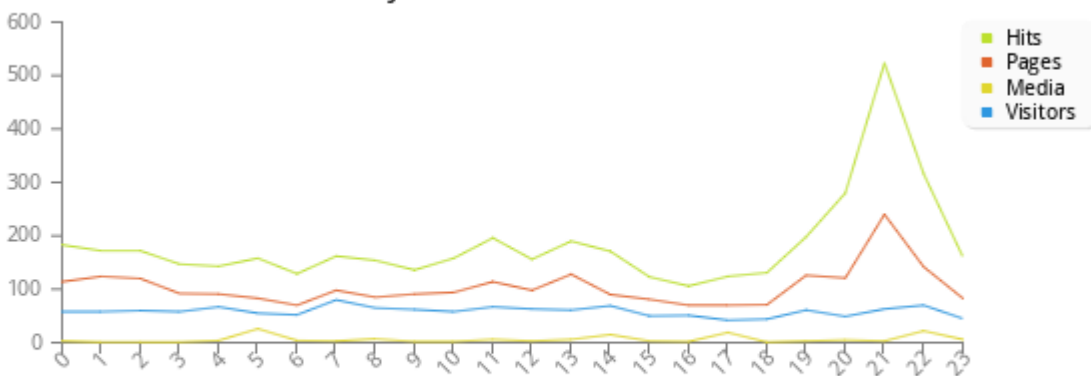

Hourly Accesses

Hourly Access Statistics for 2026-06										
Hour	Hits		Media		Pages		Visitors		Traffic	
0	183	4.17%	3	2.03%	114	4.57%	58	4.12%	683.4 KB	4.41%
1	172	3.92%	1	0.68%	124	4.97%	58	4.12%	566.1 KB	3.65%
2	172	3.92%	1	0.68%	120	4.81%	60	4.26%	397.9 KB	2.57%
3	147	3.35%	1	0.68%	92	3.69%	58	4.12%	402.1 KB	2.59%
4	143	3.26%	4	2.70%	91	3.65%	67	4.76%	434 KB	2.80%
5	158	3.60%	26	17.57%	83	3.33%	55	3.91%	1.5 MB	9.60%
6	129	2.94%	4	2.70%	70	2.80%	52	3.69%	489.3 KB	3.16%
7	162	3.69%	3	2.03%	98	3.93%	80	5.68%	611.8 KB	3.95%
8	154	3.51%	7	4.73%	85	3.41%	65	4.62%	607.4 KB	3.92%
9	136	3.10%	2	1.35%	91	3.65%	62	4.40%	407.7 KB	2.63%
10	158	3.60%	2	1.35%	94	3.77%	58	4.12%	283.5 KB	1.83%
11	196	4.47%	6	4.05%	114	4.57%	67	4.76%	572.3 KB	3.69%
12	156	3.55%	3	2.03%	98	3.93%	63	4.47%	474.2 KB	3.06%
13	190	4.33%	6	4.05%	128	5.13%	61	4.33%	739.6 KB	4.77%
14	171	3.90%	15	10.14%	90	3.61%	69	4.90%	898 KB	5.79%
15	123	2.80%	3	2.03%	81	3.25%	50	3.55%	512.4 KB	3.31%
16	106	2.42%	2	1.35%	70	2.80%	51	3.62%	284.9 KB	1.84%
17	124	2.83%	19	12.84%	70	2.80%	42	2.98%	973.1 KB	6.28%
18	131	2.98%	1	0.68%	71	2.84%	44	3.12%	240.6 KB	1.55%
19	198	4.51%	3	2.03%	126	5.05%	61	4.33%	658.9 KB	4.25%
20	280	6.38%	5	3.38%	121	4.85%	49	3.48%	817.8 KB	5.28%
21	523	11.92%	3	2.03%	240	9.62%	63	4.47%	1004 KB	6.48%
22	316	7.20%	22	14.86%	142	5.69%	70	4.97%	1.5 MB	9.71%
23	161	3.67%	6	4.05%	83	3.33%	45	3.20%	446.8 KB	2.88%

Hourly Access Statistics for 2026-06

Top Referrers

Top Referrers in 2026-06		
#	Name	Hits