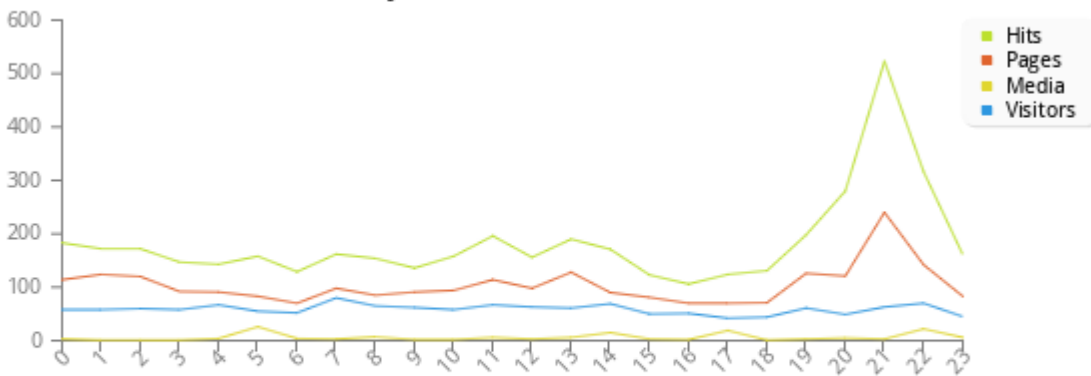

Hourly Accesses

Hourly Access Statistics for 2026-06										
Hour	Hits		Media		Pages		Visitors		Traffic	
0	183	4.17%	3	2.03%	114	4.57%	58	4.12%	683.4 KB	4.41%
1	172	3.92%	1	0.68%	124	4.97%	58	4.12%	566.1 KB	3.65%
2	172	3.92%	1	0.68%	120	4.81%	60	4.26%	397.9 KB	2.57%
3	147	3.35%	1	0.68%	92	3.69%	58	4.12%	402.1 KB	2.59%
4	143	3.26%	4	2.70%	91	3.65%	67	4.76%	434 KB	2.80%
5	158	3.60%	26	17.57%	83	3.33%	55	3.91%	1.5 MB	9.60%
6	129	2.94%	4	2.70%	70	2.80%	52	3.69%	489.3 KB	3.16%
7	162	3.69%	3	2.03%	98	3.93%	80	5.68%	611.8 KB	3.95%
8	154	3.51%	7	4.73%	85	3.41%	65	4.62%	607.4 KB	3.92%
9	136	3.10%	2	1.35%	91	3.65%	62	4.40%	407.7 KB	2.63%
10	158	3.60%	2	1.35%	94	3.77%	58	4.12%	283.5 KB	1.83%
11	196	4.47%	6	4.05%	114	4.57%	67	4.76%	572.3 KB	3.69%
12	156	3.55%	3	2.03%	98	3.93%	63	4.47%	474.2 KB	3.06%
13	190	4.33%	6	4.05%	128	5.13%	61	4.33%	739.6 KB	4.77%
14	171	3.90%	15	10.14%	90	3.61%	69	4.90%	898 KB	5.79%
15	123	2.80%	3	2.03%	81	3.25%	50	3.55%	512.4 KB	3.31%
16	106	2.42%	2	1.35%	70	2.80%	51	3.62%	284.9 KB	1.84%
17	124	2.83%	19	12.84%	70	2.80%	42	2.98%	973.1 KB	6.28%
18	131	2.98%	1	0.68%	71	2.84%	44	3.12%	240.6 KB	1.55%
19	198	4.51%	3	2.03%	126	5.05%	61	4.33%	658.9 KB	4.25%
20	280	6.38%	5	3.38%	121	4.85%	49	3.48%	817.8 KB	5.28%
21	523	11.92%	3	2.03%	240	9.62%	63	4.47%	1004 KB	6.48%
22	316	7.20%	22	14.86%	142	5.69%	70	4.97%	1.5 MB	9.71%
23	161	3.67%	6	4.05%	83	3.33%	45	3.20%	446.8 KB	2.88%

Hourly Access Statistics for 2026-06

Top Referrers

Top Referrers in 2026-06		
#	Name	Hits