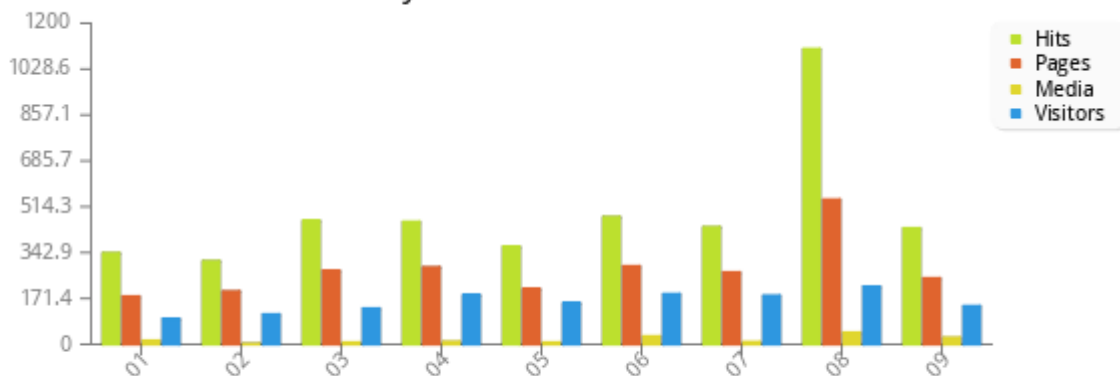

Month Overview

Monthly Statistics for 2026-06		
Total hits	2644	
Total files	148	
Total pages	2496	
Total visitors	1323	
Total bytes	9.6 MB	
	avg	max
Hits per hour	182.875	523
Hits per day	487.666666666667	1104
Files per day	16.4444444444444	44
Pages per day	277.333333333333	541
Bytes per day	1.7 MB	3.7 MB
Hits by Status Code		
Status 200 - OK	2644	
Status 404 - Not Found	1742	
Status 400 - Bad Request	3	

Daily Accesses

Daily Access Statistics for 2026-06										
Day	Hits		Media		Pages		Visitors		Traffic	
01	341	7.77%	14	9.46%	179	7.17%	95	6.75%	1.3 MB	8.38%
02	311	7.09%	2	1.35%	198	7.93%	112	7.95%	868 KB	5.60%
03	462	10.53%	7	4.73%	275	11.02%	134	9.52%	1.5 MB	9.91%
04	458	10.44%	10	6.76%	288	11.54%	184	13.07%	1.3 MB	8.78%
05	365	8.32%	7	4.73%	207	8.29%	154	10.94%	1 MB	6.84%
06	476	10.85%	30	20.27%	292	11.70%	188	13.35%	2.1 MB	13.92%
07	438	9.98%	9	6.08%	269	10.78%	182	12.93%	1.5 MB	9.94%
08	1104	25.15%	44	29.73%	541	21.67%	216	15.34%	3.7 MB	24.72%
09	434	9.89%	25	16.89%	247	9.90%	143	10.16%	1.8 MB	11.92%

Daily Access Statistics for 2026-06